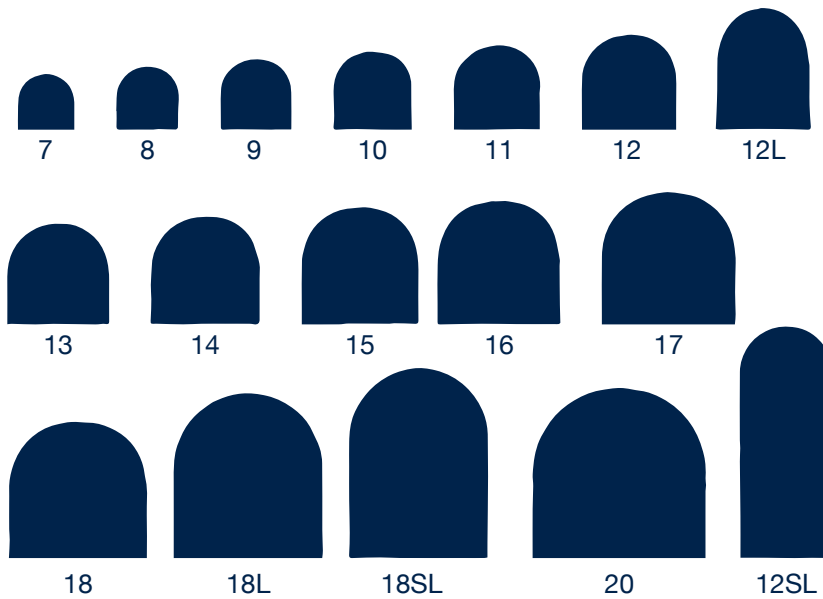

REAL MEASURES OF BLU FOX® DOUBLE LAYER HEEL TIPS

DIMENSIONS IN SCALE 1: 1

TRADITIONAL SHAPES

RECTANGULAR SHAPES

ROUND SHAPES

 **L'indispensabile per la calzatura**

TRADIGO GIOVANNI SRL - MILANO (ITALY) - TEL. 02/3321171.1
Internet: <http://www.tradigo.it> - E-mail: info@tradigo.it

REAL MEASURES OF BLU FOX® DOUBLE LAYER HEEL TIPS

Size mm.	STANDARD PIN MM. 3 art. 232003003				THIN PIN MM. 2,5 art. 232003006				FLEX PIN ≤3 MM. art. 232003009	
	Traditional/ Rectangular		Round		Traditional		Round		Traditional	
	Black	Beige	Black	Beige	Black	Beige	Black	Beige	Black	Beige
7	●	●			●	●			●	●
8	●	●	●	●	●	●	●	●	●	●
9	●	●	●	●	●	●	●	●	●	●
10	●	●			●	●			●	●
11	●	●	●	●	●	●	●	●	●	●
12	●	●	●	●	●	●			●	●
12L	●	●								
12SL	●	●								
13	●	●	●	●	●	●			●	●
14	●	●			●	●				
15	●	●	●	●	●	●				
16	●	●			●	●				
17	●	●								
18	●	●								
18L	●	●								
18SL	●	●								
20	●	●								
27x24	●	●								
34x19	●	●								